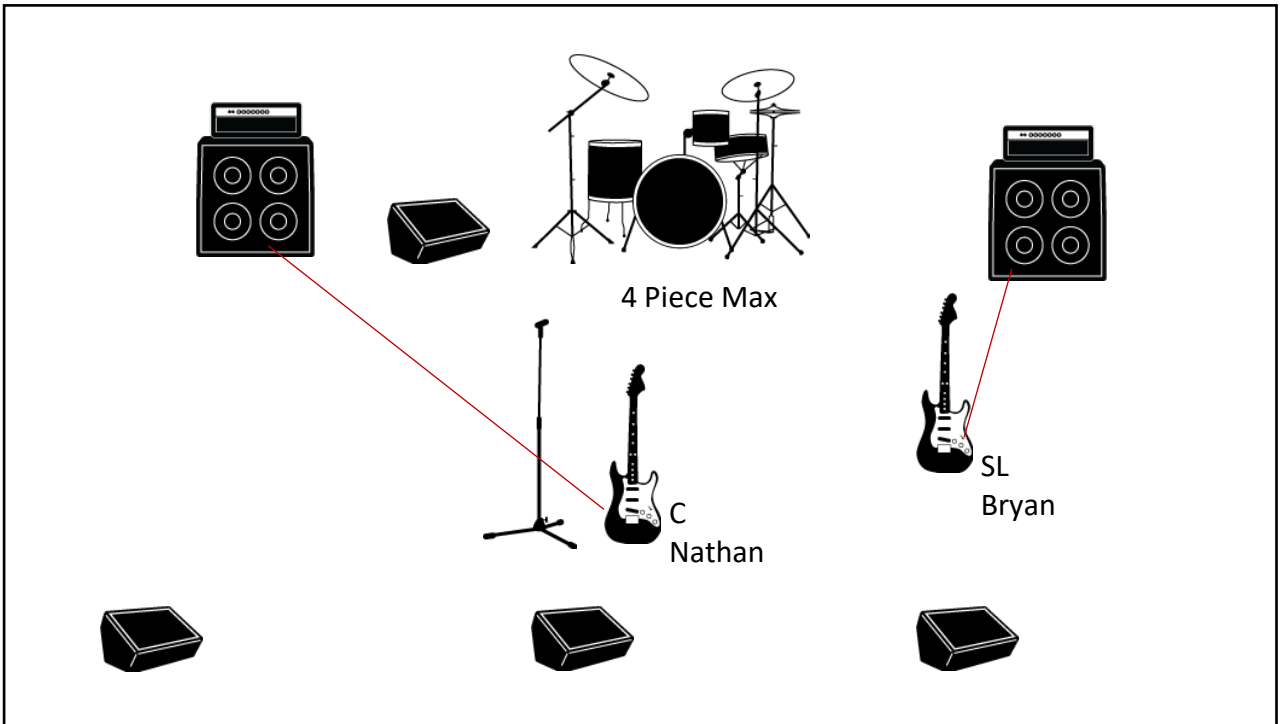

UNEARNEST APOLOGIES STAGE PLOT

VENUE

SHOW DATE / TIME

Input List	Instrument	Notes
1	Drums (4 piece)	Mic drums as desired
2	Guitar (C)	Half Cab
3	Guitar (SL)	Half Cab
4	Vocal Mic w stand	

Other Notes:

- No preferences on Microphone choices
- Our band currently does not have a bassist and will only have guitars. Input 2 guitar (C, Nathan) is the guitar that you can use for more bass tones, but feel free to do whatever you would like to keep a balanced mix!